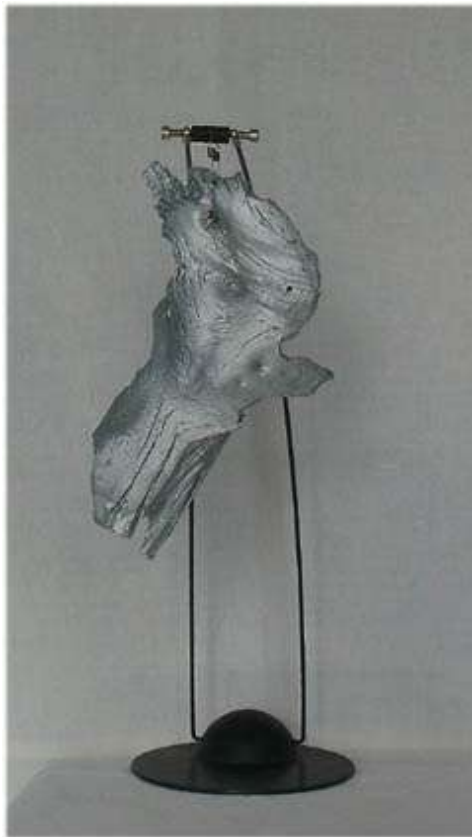

Limbo

2007

Wood, Metal
15cm x 35cm x 35cm