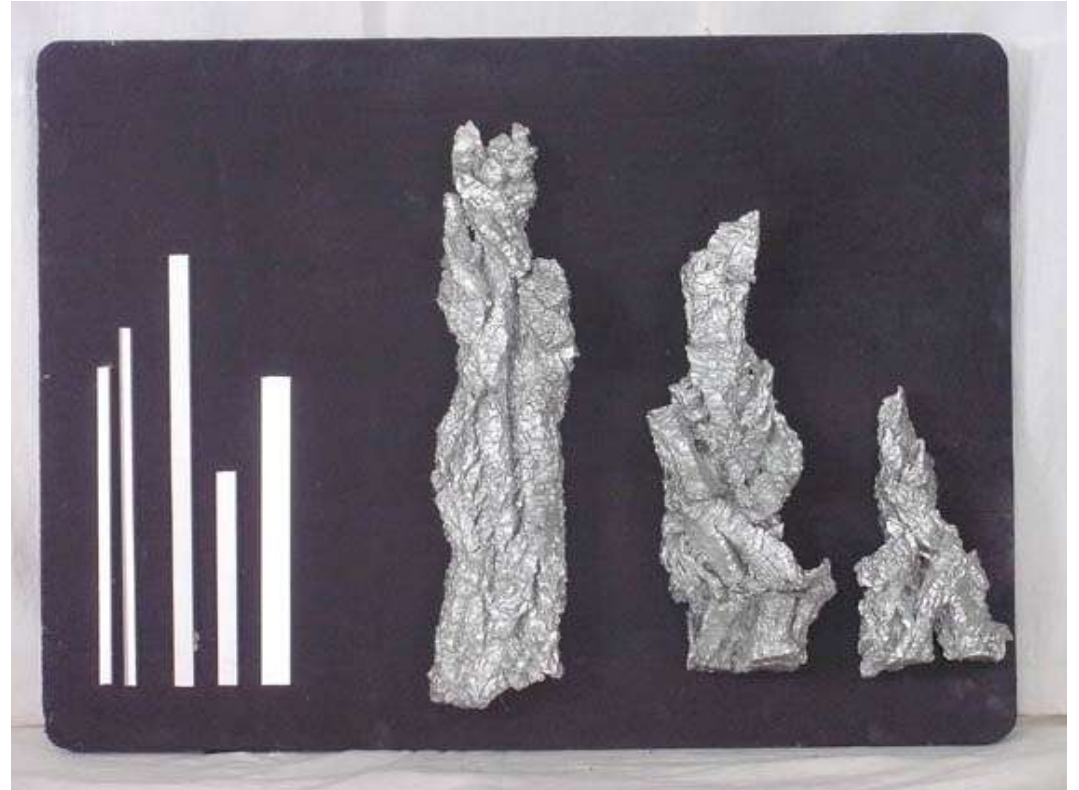

Am Ufer des Rheins

2007 ▪ Wood, Aluminium ▪ 70cm x 100cm x 10cm